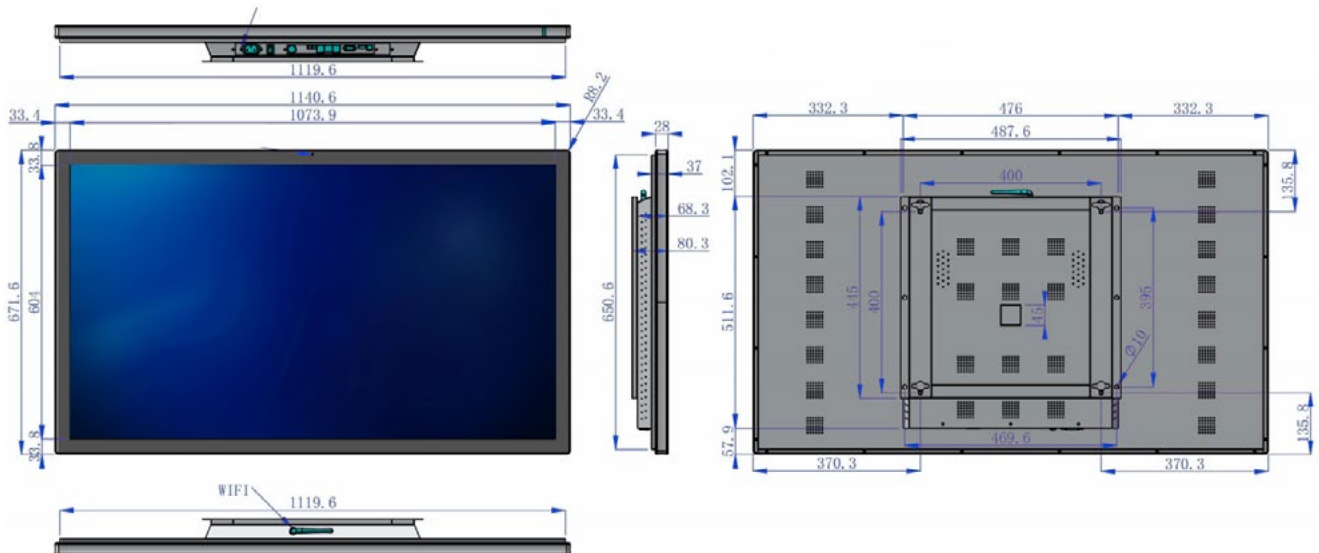

INDOOR MULTIMEDIA MONITOR

32" 43" 49" 55" 65" 86"

TECHNICAL DATA:

	32"	43"	49"	55"	65"	86"
• Resolution	Full HD	Full HD	Full HD 4k (Optional)	Full HD 4k (Optional)	Full HD 4k (Optional)	Full HD 4k (Optional)
• Display ratio	16:9					
• Viewing angle	178° / 178°					
• Color	16.7M					
• Backlight	LED					
• Brightness	450 cd/m2					
• Contrast ratio	1300:1					
System						
• Motherboard	EMMC:8Gb					
• Operating System	Android / Windows / Monitor Version					
• Connection to network	RJ45, 4G, WIFI (Optional)					
Touchscreen						
• Touch dots	10 dots (Optional 20 dots, 40 dots)					
• Durability	More than 50 million dots					
• Standard	No Touch					
• Optional	IR Touch - PCAP Touch					
Power Supply						
• Power	55W	80W	120W	140W	200W	240W
• Voltage	AC100-240V 50/60HZ					
• Interfaces	LAN - Wifi					
• Operating temperature	0°C ~ 50°C					
• Material	Aluminum and tempered glass					
Body						
• Chassis	Galvanized sheet. Thickness: 1.0-1.5mm					
• Colors	Black, White, Silver etc.					
Optional						
• Functions	Antiglare - 3G/4G					

NOTES: Any updates may cause revisions to this datasheet, the manufacturer reserves the right to modify it in whole or in part.

INDOOR MULTIMEDIA MONITOR

32" 43" 49" 55" 65" 86"

DIMENSIONS: 32"

INDOOR MULTIMEDIA MONITOR

32" 43" 49" 55" 65" 86"

DIMENSIONS: 49"

INDOOR MULTIMEDIA MONITOR

32" 43" 49" 55" 65" 86"

DIMENSIONS: 55"