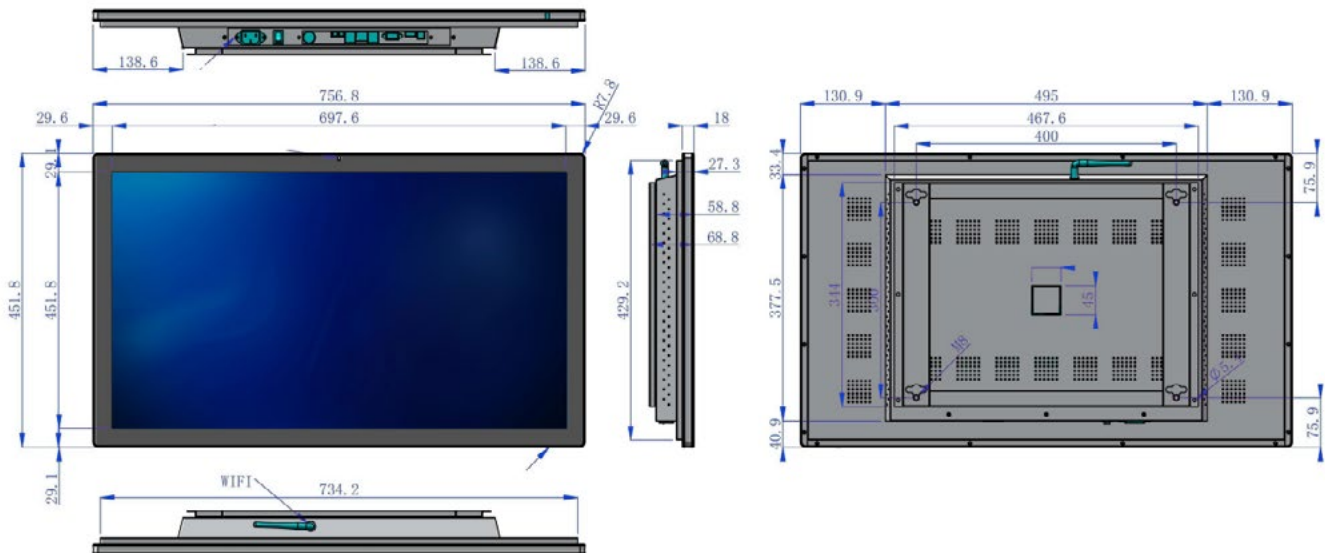

INDOOR MULTIMEDIA MONITOR

32" 43" 49" 55" 65" 86"

TECHNICAL DATA:

	32"	43"	49"	55"	65"	86"
• Resolution	Full HD	Full HD	Full HD 4k (Optional)	Full HD 4k (Optional)	Full HD 4k (Optional)	Full HD 4k (Optional)
• Display ratio	16:9					
• Viewing angle	178° / 178°					
• Color	16.7M					
• Backlight	LED					
• Brightness	450 cd/m2					
• Contrast ratio	1300:1					
System						
• Motherboard	EMMC:8Gb					
• Operating System	Android / Windows / Monitor Version					
• Connection to network	RJ45, 4G, WIFI (Optional)					
Touchscreen						
• Touch dots	10 dots (Optional 20 dots, 40 dots)					
• Durability	More than 50 million dots					
• Standard	No Touch					
• Optional	IR Touch - PCAP Touch					
Power Supply						
• Power	55W	80W	120W	140W	200W	240W
• Voltage	AC100-240V 50/60HZ					
• Interfaces	LAN - Wifi					
• Operating temperature	0°C ~ 50°C					
• Material	Aluminum and tempered glass					
Body						
• Chassis	Galvanized sheet. Thickness: 1.0-1.5mm					
• Colors	Black, White, Silver etc.					
Optional						
• Functions	Antiglare - 3G/4G					

NOTES: Any updates may cause revisions to this datasheet, the manufacturer reserves the right to modify it in whole or in part.

INDOOR MULTIMEDIA MONITOR

32" 43" 49" 55" 65" 86"

DIMENSIONS: 32"

INDOOR MULTIMEDIA MONITOR

32" 43" 49" 55" 65" 86"

DIMENSIONS: 49"

INDOOR MULTIMEDIA MONITOR

32" 43" 49" 55" 65" 86"

DIMENSIONS: 55"