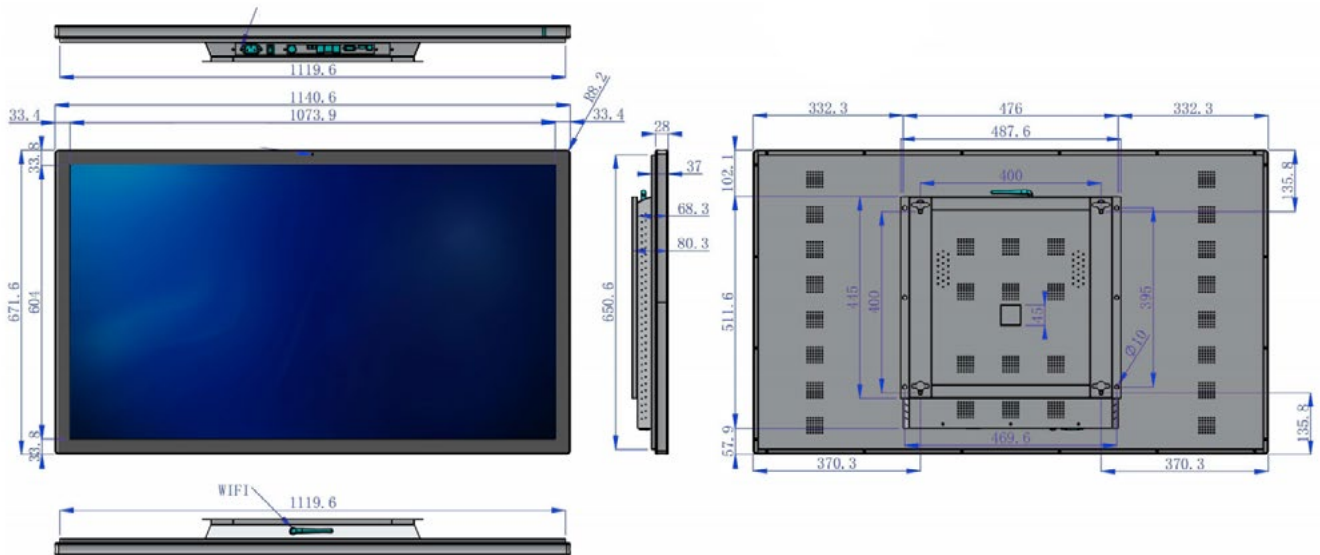

INDOOR MULTIMEDIA MONITOR

32" 43" 49" 55" 65" 86"

TECHNICAL DATA:

	32"	43"	49"	55"	65"	86"
• Resolution	Full HD	Full HD	Full HD 4k (Optional)	Full HD 4k (Optional)	Full HD 4k (Optional)	Full HD 4k (Optional)
• Display ratio	16:9					
• Viewing angle	178° / 178°					
• Color	16.7M					
• Backlight	LED					
• Brightness	450 cd/m2					
• Contrast ratio	1300:1					
System						
• Motherboard	EMMC:8Gb					
• Operating System	Android / Windows / Monitor Version					
• Connection to network	RJ45, 4G, WIFI (Optional)					
Touchscreen						
• Touch dots	10 dots (Optional 20 dots, 40 dots)					
• Durability	More than 50 million dots					
• Standard	No Touch					
• Optional	IR Touch - PCAP Touch					
Power Supply						
• Power	55W	80W	120W	140W	200W	240W
• Voltage	AC100-240V 50/60HZ					
• Interfaces	LAN - Wifi					
• Operating temperature	0°C ~ 50°C					
• Material	Aluminum and tempered glass					
Body						
• Chassis	Galvanized sheet. Thickness: 1.0-1.5mm					
• Colors	Black, White, Silver etc.					
Optional						
• Functions	Antiglare - 3G/4G					

NOTES: Any updates may cause revisions to this datasheet, the manufacturer reserves the right to modify it in whole or in part.

INDOOR MULTIMEDIA MONITOR

32" 43" 49" 55" 65" 86"

DIMENSIONS: 32"

DIGITAL
SIGNAGE

INDOOR MULTIMEDIA MONITOR

32" 43" 49" 55" 65" 86"

DIMENSIONS: 49"

INDOOR MULTIMEDIA MONITOR

32" 43" 49" 55" 65" 86"

DIMENSIONS: 55"