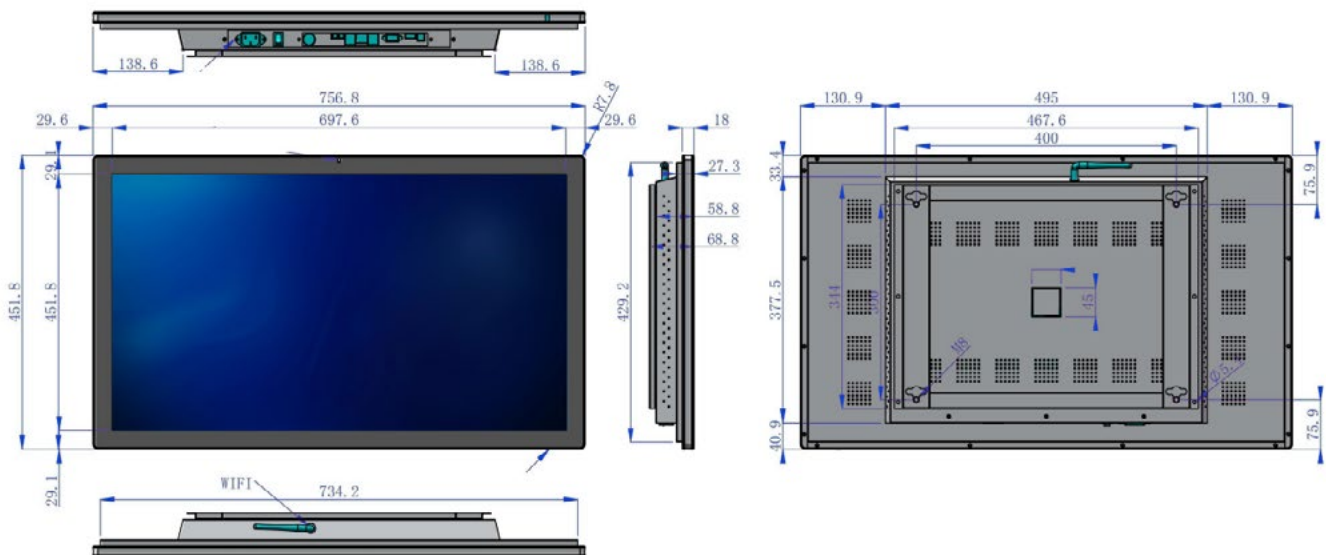

INDOOR MULTIMEDIA MONITOR

32" 43" 49" 55" 65" 86"

TECHNICAL DATA:

	32"	43"	49"	55"	65"	86"
• Resolution	Full HD	Full HD	Full HD 4k (Optional)	Full HD 4k (Optional)	Full HD 4k (Optional)	Full HD 4k (Optional)
• Display ratio	16:9					
• Viewing angle	178° / 178°					
• Color	16.7M					
• Backlight	LED					
• Brightness	450 cd/m2					
• Contrast ratio	1300:1					
System						
• Motherboard	EMMC:8Gb					
• Operating System	Android / Windows / Monitor Version					
• Connection to network	RJ45, 4G, WIFI (Optional)					
Touchscreen						
• Touch dots	10 dots (Optional 20 dots, 40 dots)					
• Durability	More than 50 million dots					
• Standard	No Touch					
• Optional	IR Touch - PCAP Touch					
Power Supply						
• Power	55W	80W	120W	140W	200W	240W
• Voltage	AC100-240V 50/60HZ					
• Interfaces	LAN - Wifi					
• Operating temperature	0°C ~ 50°C					
• Material	Aluminum and tempered glass					
Body						
• Chassis	Galvanized sheet. Thickness: 1.0-1.5mm					
• Colors	Black, White, Silver etc.					
Optional						
• Functions	Antiglare - 3G/4G					

NOTES: Any updates may cause revisions to this datasheet, the manufacturer reserves the right to modify it in whole or in part.

INDOOR MULTIMEDIA MONITOR

32" 43" 49" 55" 65" 86"

DIMENSIONS: 32"

DIGITAL
SIGNAGE

INDOOR MULTIMEDIA MONITOR

32" 43" 49" 55" 65" 86"

DIMENSIONS: 49"

INDOOR MULTIMEDIA MONITOR

32" 43" 49" 55" 65" 86"

DIMENSIONS: 55"