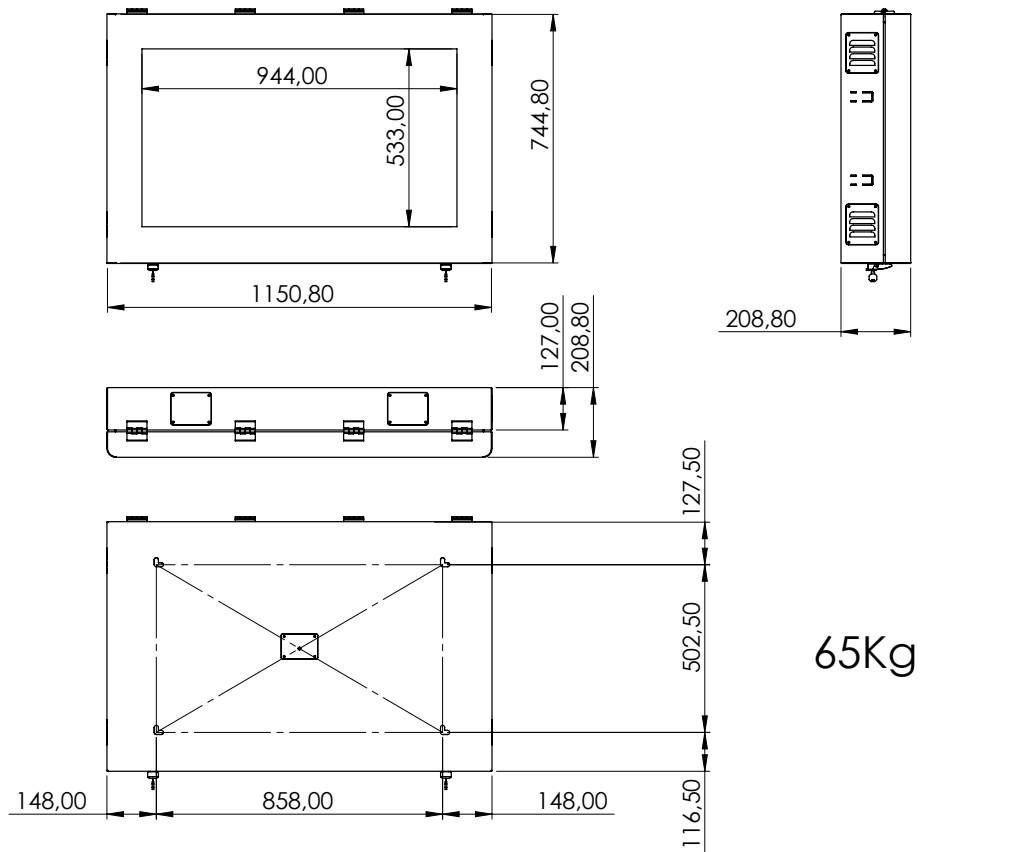

## TECHNICAL DATA:

	24"	43"	49"	55"	65"
• Resolution	1080x1920	1080x1920	3840x2160	3840x2160	3840x2160
• Display ratio	16:9				
• Viewing angle	178° / 178° (H / V)				
• Color	16.7M				
• Backlight	LED - 50.000 Hours				
• Brightness	Up to 4000 cd/m2				
• Contrast ratio	1200:1				
• Refresh Rate	60Hz				
• Glass type	AGLR (Haze 3%), QWP				
• Response Time	8ms				
• Installation	Horizontal or Vertical				
• Type of use	24/7				
<b>Connections</b>					
• Type	2x HDMI, RS232, Speaker				
<b>Sensors</b>					
• Type	Ambient Light Sensor				
<b>Touchscreen</b>					
• Touch Screen	IR - PCAP touch screen				
<b>Power Supply</b>					
• Power consumption	580W				
• Power supply	AC100-240V 50/60HZ				
• Interfaces	EU power cable				
<b>Instructions</b>					
• Operating temperature	0°C ~ 50°C				
• Storage temperature	-20 - + 60 ° C				
• Humidity range	10% - 80% RH				
<b>Body</b>					
• Chassis	Sheet metal				
• Colors	Corten, Bronze, Zinc, Brunished Steel, Brass, Bronze/Brass				

## DIMENSIONS: 24"

**NOTES:** These are simplified drawings because some components are not detailed, for more information contact the manufacturer.

## DIMENSIONS: 43"

FRONT VIEW

REAR VIEW