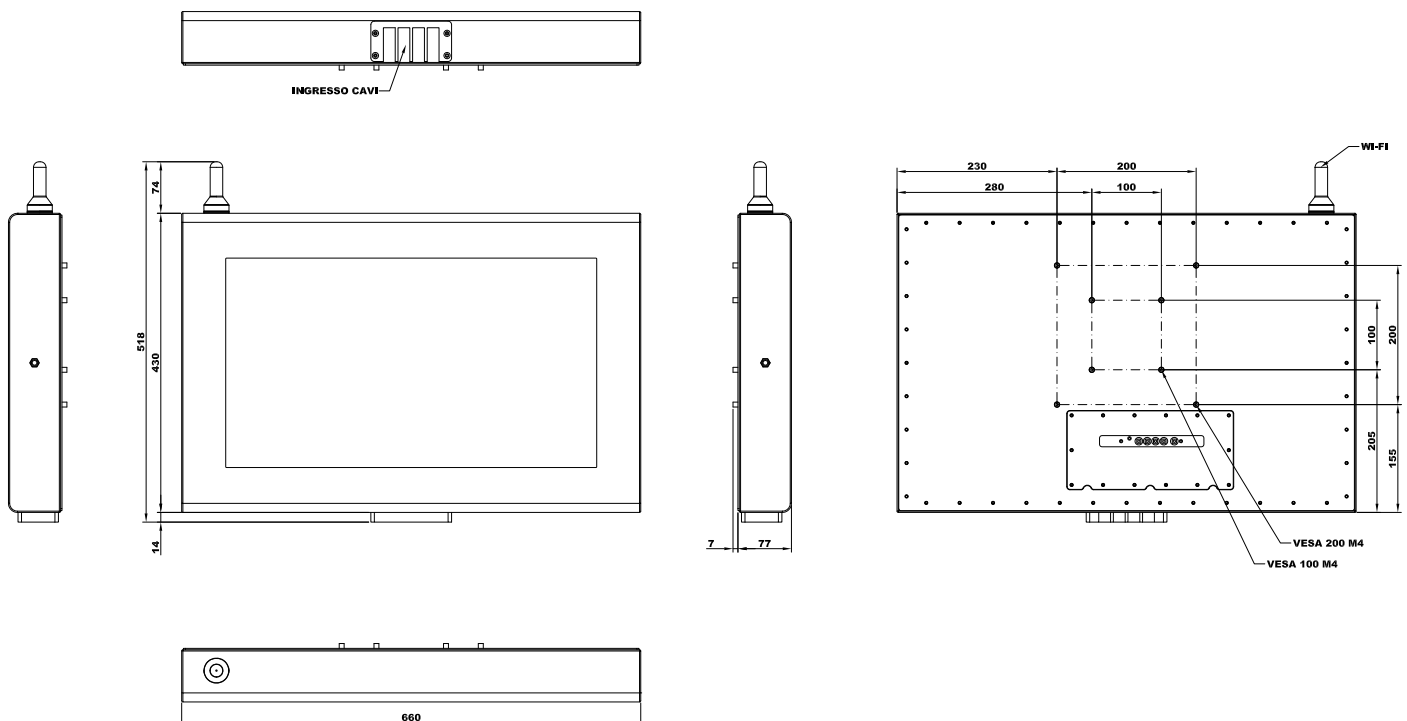

# OUTDOOR MONITOR DE·LUXE

24" 43" 49" 55" 65"

## TECHNICAL DATA:

	24"	43"	49"	55"	65"
• Resolution	1080x1920	1080x1920	3840x2160	3840x2160	3840x2160
• Display ratio	16:9				
• Viewing angle	178° / 178° (H / V)				
• Color	16.7M				
• Backlight	LED - 50.000 Hours				
• Brightness	Up to 4000 cd/m2				
• Contrast ratio	1200:1				
• Refresh Rate	60Hz				
• Glass type	AGLR (Haze 3%), QWP				
• Response Time	8ms				
• Installation	Horizontal or Vertical				
• Type of use	24/7				
<b>Connections</b>					
• Type	2x HDMI, RS232, Speaker				
<b>Sensors</b>					
• Type	Ambient Light Sensor				
<b>Touchscreen</b>					
• Touch Screen	IR - PCAP touch screen				
<b>Power Supply</b>					
• Power consumption	580W				
• Power supply	AC100-240V 50/60HZ				
• Interfaces	EU power cable				
<b>Instructions</b>					
• Operating temperature	0°C ~ 50°C				
• Storage temperature	-20 - + 60 ° C				
• Humidity range	10% - 80% RH				
<b>Body</b>					
• Chassis	Sheet metal				
• Colors	Corten, Bronze, Zinc, Brunished Steel, Brass, Bronze/Brass				

## DIMENSIONS: 24"

**NOTES:** These are simplified drawings because some components are not detailed, for more information contact the manufacturer.

## DIMENSIONS: 43"

FRONT VIEW

REAR VIEW